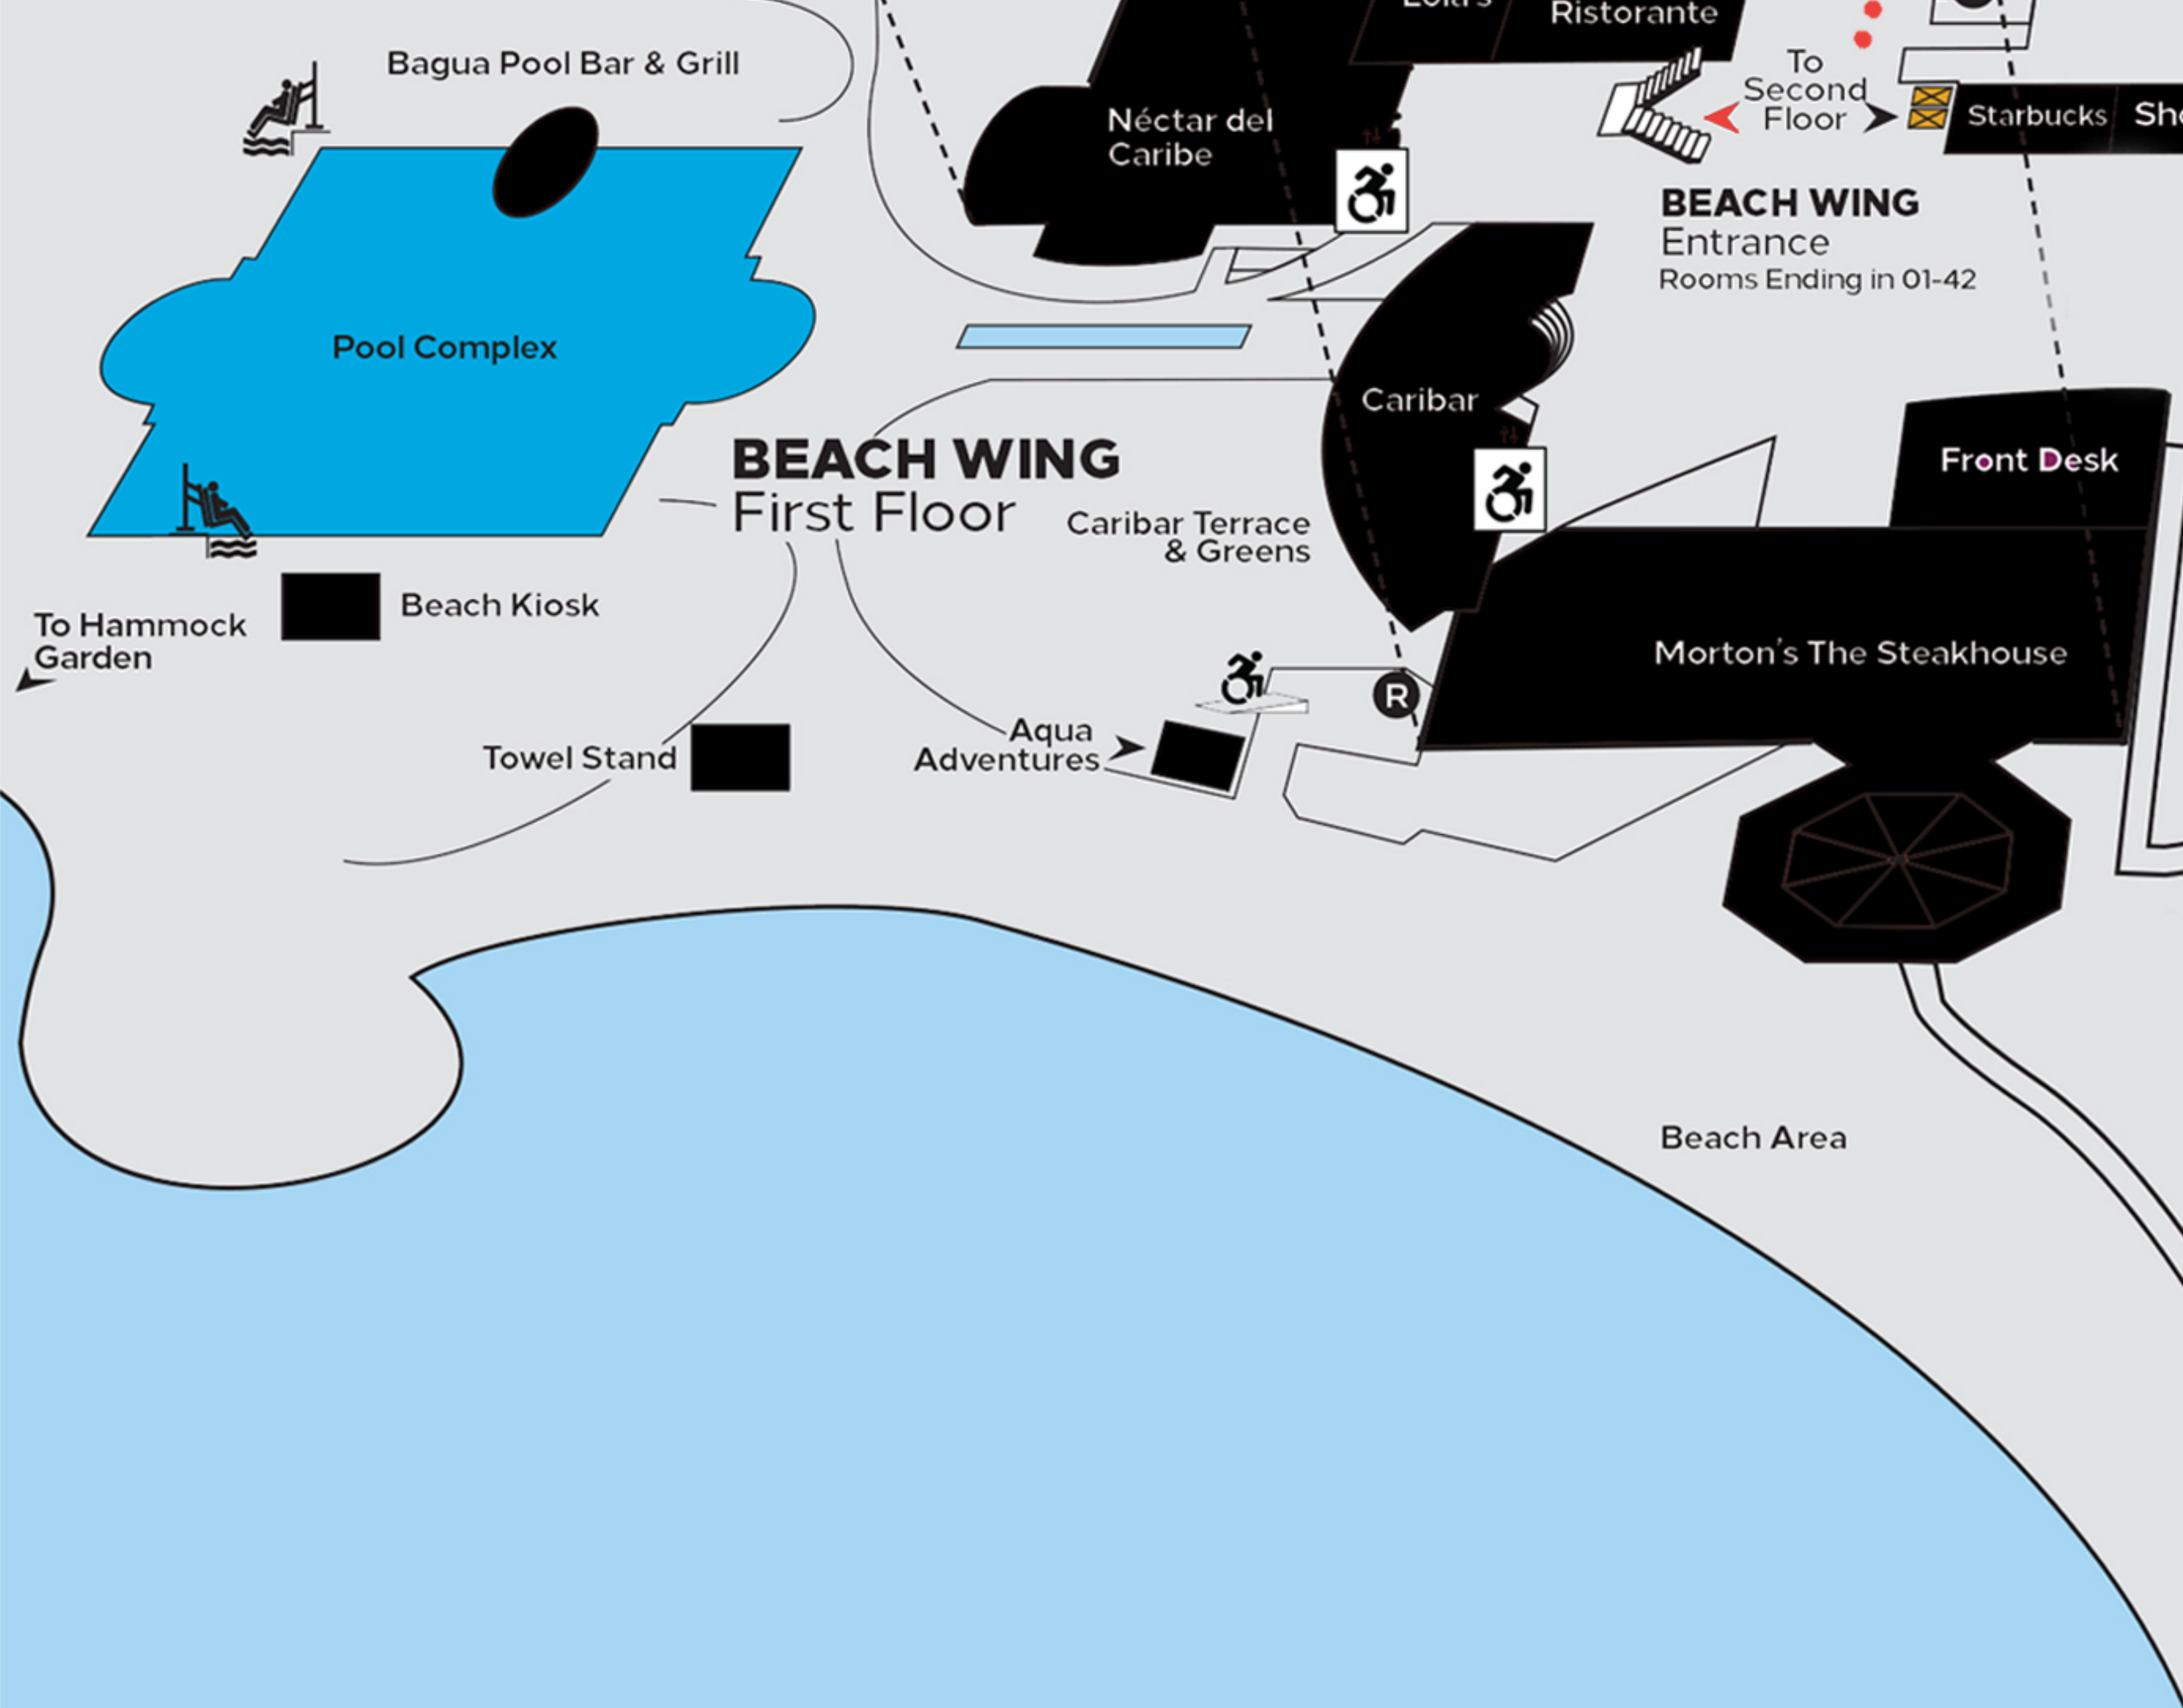

BEACH WING
Second Floor

WAVE WING
Second Floor

- 1 Guayacán
- 2 Magüey
- 3 Ceiba
- 4 Flamboyán

Ter Simposio Proyecto ABRAZO
Promoviendo la diversidad, equidad, inclusión y el sentido de pertenencia en el entorno universitario

GARDEN WING

WAVE WING
First Floor

Rooms Ending in 58-69

BEACH WING
First Floor

- 5 Ice Cream & Cookie Co.
- 6 Concierge / Tour Desk
- 7 Guest Laundry

LEGEND

- Meeting Room
- Dining
- Amenities / Facilities
- Cabanas
- Elevators
- Connectivity Station
- Outdoor Playground
- Wedding Gazebo
- Restrooms
- Accessible Ramp
- Accessible Lift
- Accessible Pool Lift