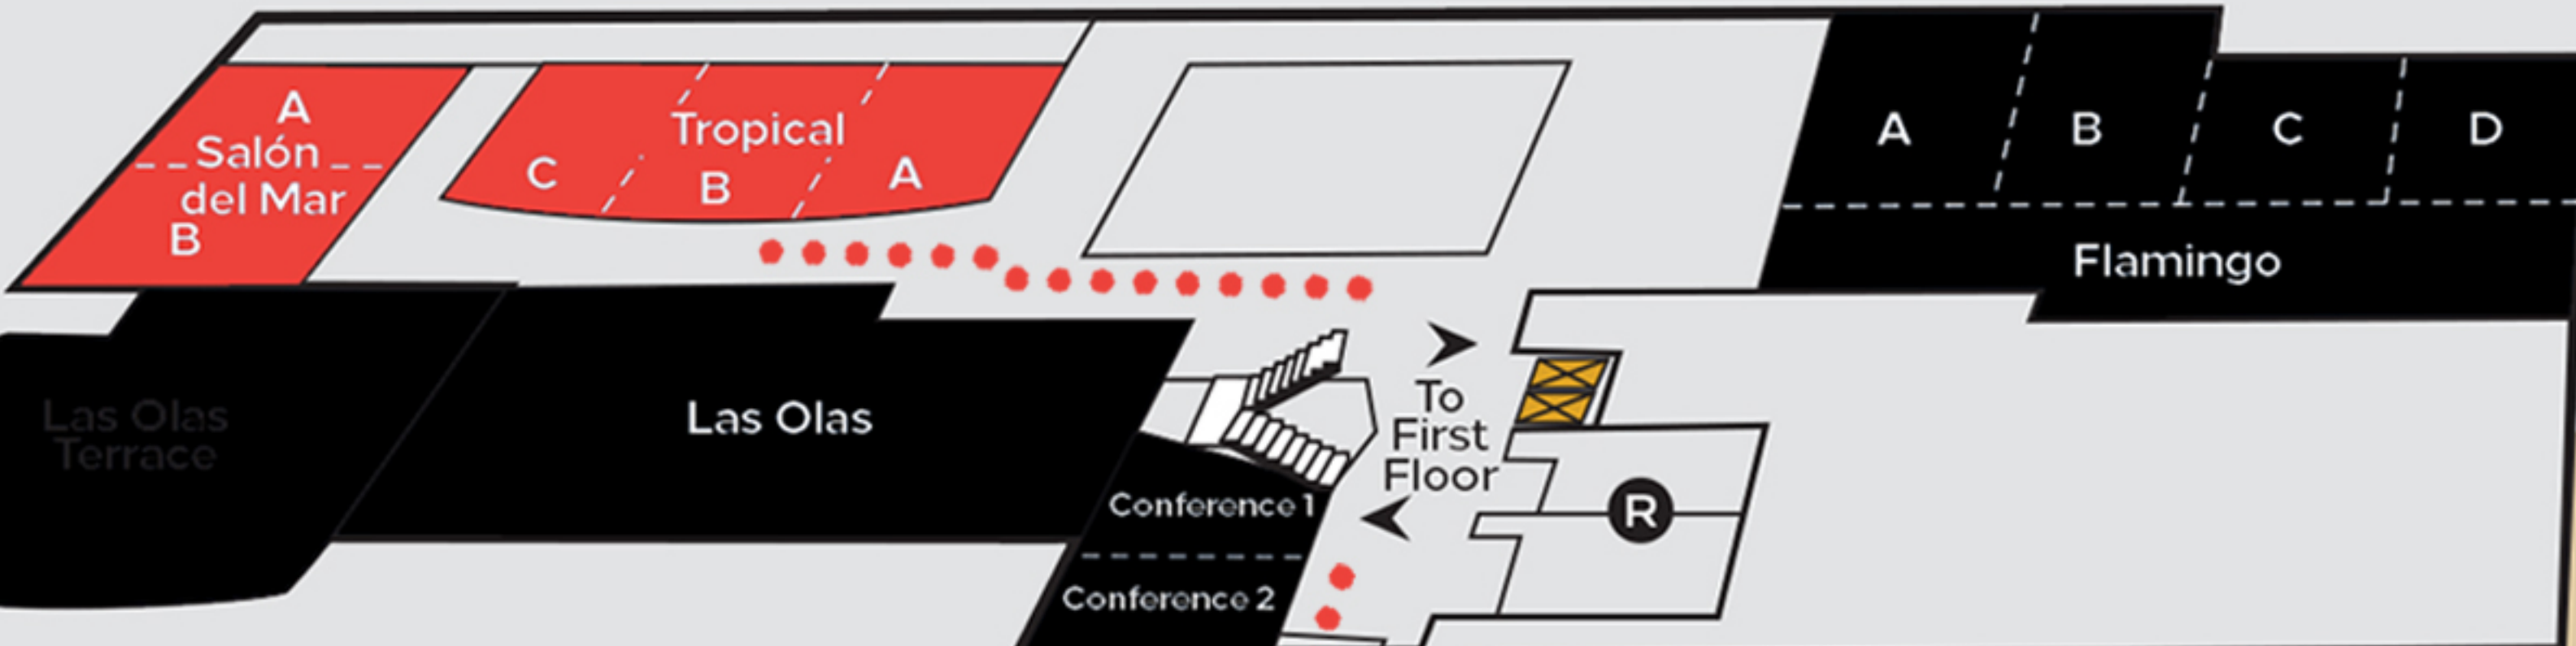

BEACH WING
Second Floor

WAVE WING
Second Floor

- 1 Guayacán
- 2 Magüey
- 3 Ceiba
- 4 Flamboyán

Ter Simposio Proyecto ABRAZO
Promoviendo la diversidad, equidad, inclusión y el sentido de pertenencia en el entorno universitario

GARDEN WING

WAVE WING
First Floor

Rooms Ending in 58-69

BEACH WING
First Floor

- 5 Ice Cream & Cookie Co.
- 6 Concierge / Tour Desk
- 7 Guest Laundry

LEGEND

- Meeting Room
- Dining
- Amenities / Facilities
- Cabanas
- Elevators
- Connectivity Station
- Outdoor Playground
- Wedding Gazebo
- Restrooms
- Accessible Ramp
- Accessible Lift
- Accessible Pool Lift